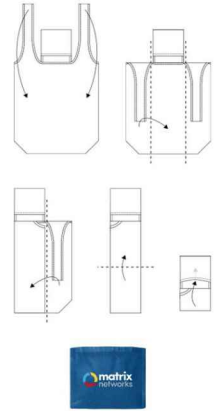

Nifty

-  80GSM
-  270mm handle length
-  4kg carrying capacity
-  12L volume capacity

Our Nifty model is a fantastic foldable bag that can be Photo Printed with your logo and more. Despite its compact size, the Nifty can carry a whopping 12 litres of capacity with a max carrying weight of 4kgs. The Nifty is an extremely popular model that can be used for all occasions including shopping trips, around town or out to the beach. Get in touch today regarding our latest prices and samples.

Colours	
Lead Time	7 working days
Branding	
Branding Area	<p>Photo Printing</p> <p>Area Front: 280mm X 300mm Area Back: 280mm X 300mm Area Top: 100mm X 100mm</p> 
Dimensions and Weight	<p>Length: 420mm (16.54 inches) Width: 390mm (15.35 inches) Depth: 120mm (4.72 inches) Weight: 50 grams (1.76 ounces)</p>
Material	<p>Polyester 100% 80GSM</p>