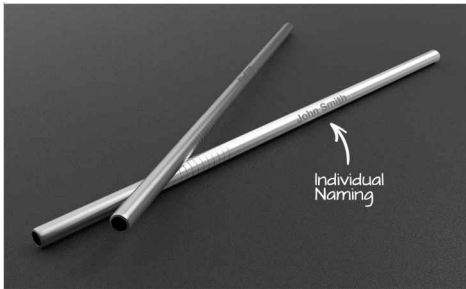

# Straight

The Straight reusable metal straw has a dedicated branding area that can be Laser Engraved with your logo in super-precise detail. Each straw is attached to a cardboard backing for easy distribution at your next Conference or Event, and it also comes with a handy straw cleaner too.

# Straight

<b>Colours</b>	
<b>Lead Time</b>	6 working days
<b>Branding</b>	<div><div><p>LASER ENGRAVING</p></div><div><p>INDIVIDUAL NAMING</p></div></div>
<b>Branding Area</b>	<p><b>Laser Engraving</b></p> <p>Area Side: 85mm X 4.5mm</p> 
<b>Dimensions and Weight</b>	<p>Length: 214mm (8.43 inches)</p> <p>Diameter: 6mm (0.24 inches)</p> <p>Weight: 11.6 grams (0.41 ounces)</p>