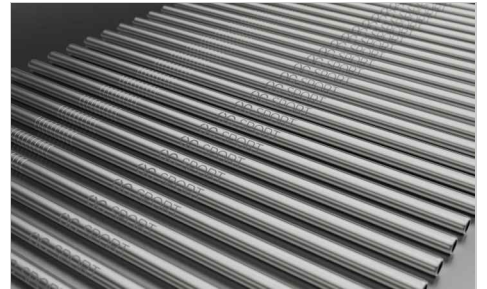

# Straight

The Straight reusable metal straw has a dedicated branding area that can be Laser Engraved with your logo in super-precise detail. Each straw is attached to a cardboard backing for easy distribution at your next Conference or Event, and it also comes with a handy straw cleaner too.

# Straight

<b>Colours</b>	
<b>Lead Time</b>	6 working days
<b>Branding</b>	<div><div><p>LASER ENGRAVING</p></div><div><p>INDIVIDUAL NAMING</p></div></div>
<b>Branding Area</b>	<p><b>Laser Engraving</b></p> <p>Area Side: 85mm X 4.5mm</p> 
<b>Dimensions and Weight</b>	<p>Length: 214mm (8.43 inches)</p> <p>Diameter: 6mm (0.24 inches)</p> <p>Weight: 11.6 grams (0.41 ounces)</p>