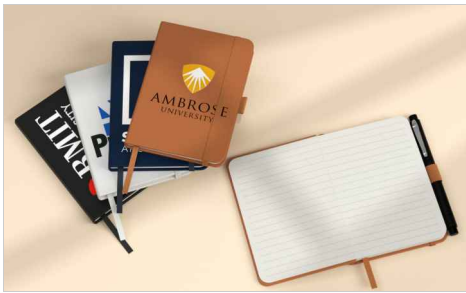

Softy

The Softy A6 pocket notebook is a convenient and handy model that features a soft artificial leather cover ready to be branded with your logo. Perfect for in the office, class or when traveling, the Softy contains 160 pages of lined white paper. The Softy also features a handy pen holder - perfect for when you're on the go. Ask us about branding information, samples and delivery times today.