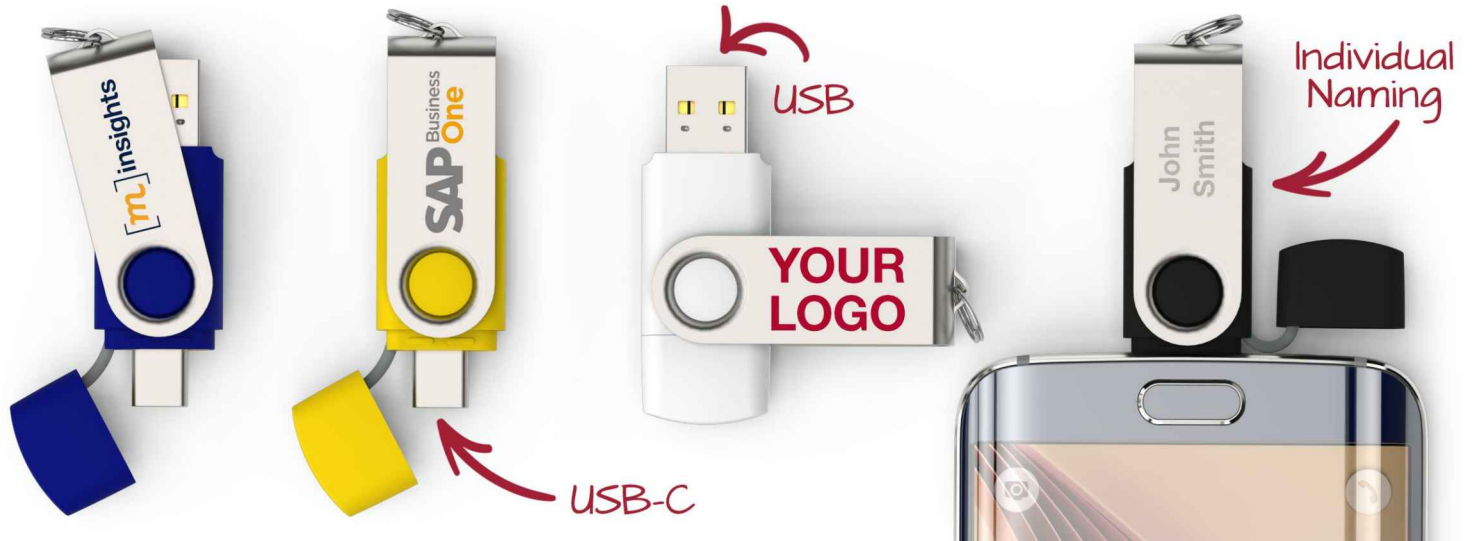

Twister Go

The Twister Go is the younger brother of the [Twister USB Flash Drive](#). It features two USB connectors on the one Flash Drive. One end features the standard USB connector that you can use on laptops and PCs. The other end is a USB-C connector, suitable for use with portable devices such as smartphones, tablets and digital cameras. The protective cap is tethered to the body of the Flash Drive to prevent loss.

Twister Go

Capacities	2GB, 4GB, 8GB, 16GB, 32GB, 64GB, 128GB				
Colours					
Lead Time	6 working days				
Branding	<div style="display: flex; justify-content: space-around;"><div style="text-align: center;"><p>SCREEN PRINTING</p></div><div style="text-align: center;"><p>LASER ENGRAVING</p></div><div style="text-align: center;"><p>INDIVIDUAL NAMING</p></div></div>				
Branding Area	<table style="width: 100%;"><tr><td style="text-align: center;">Screen Printing</td><td style="text-align: center;">Laser Engraving</td></tr><tr><td style="text-align: center;">Area Front: 24.5mm X 14mm Area Back: 24.5mm X 14mm</td><td style="text-align: center;">Area Front: 24.5mm X 13mm Area Back: 24.5mm X 13mm</td></tr></table> <div style="text-align: center;"></div>	Screen Printing	Laser Engraving	Area Front: 24.5mm X 14mm Area Back: 24.5mm X 14mm	Area Front: 24.5mm X 13mm Area Back: 24.5mm X 13mm
Screen Printing	Laser Engraving				
Area Front: 24.5mm X 14mm Area Back: 24.5mm X 14mm	Area Front: 24.5mm X 13mm Area Back: 24.5mm X 13mm				
Dimensions and Weight	Length: 58.5mm (2.3 inches) Width: 19mm (0.75 inches) Height: 9.7mm (0.38 inches) Weight: 13 grams (0.46 ounces)				