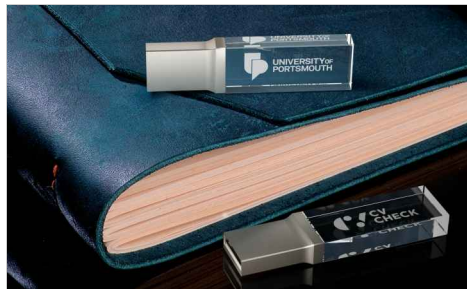

Crystal

Our Crystal USB Flash Drive features a striking K9 glass shell, Laser Engraved 'inside the glass' with your logo in 2 dimensions. The K9-rated glass is known for its exceptional clarity and durability, which makes it ideal for daily use. The edges and corners of the Flash Drive have been polished and smoothed to ensure easily handling.

Capacities	2GB, 4GB, 8GB, 16GB, 32GB, 64GB, 128GB
Colours	●
Lead Time	7 working days
Branding	<div style="display: flex; align-items: center;"><div style="text-align: center;"><p>LASER ENGRAVING</p></div><div style="margin-left: 20px;"><p>INDIVIDUAL NAMING</p></div></div>
Branding Area	<p>Laser Engraving</p> <p>Area Side: 26mm X 9mm</p> 
Dimensions and Weight	Length: 53.2mm (2.09 inches) Width: 13.6mm (0.54 inches) Height: 6mm (0.24 inches) Weight: 9.5 grams (0.34 ounces)