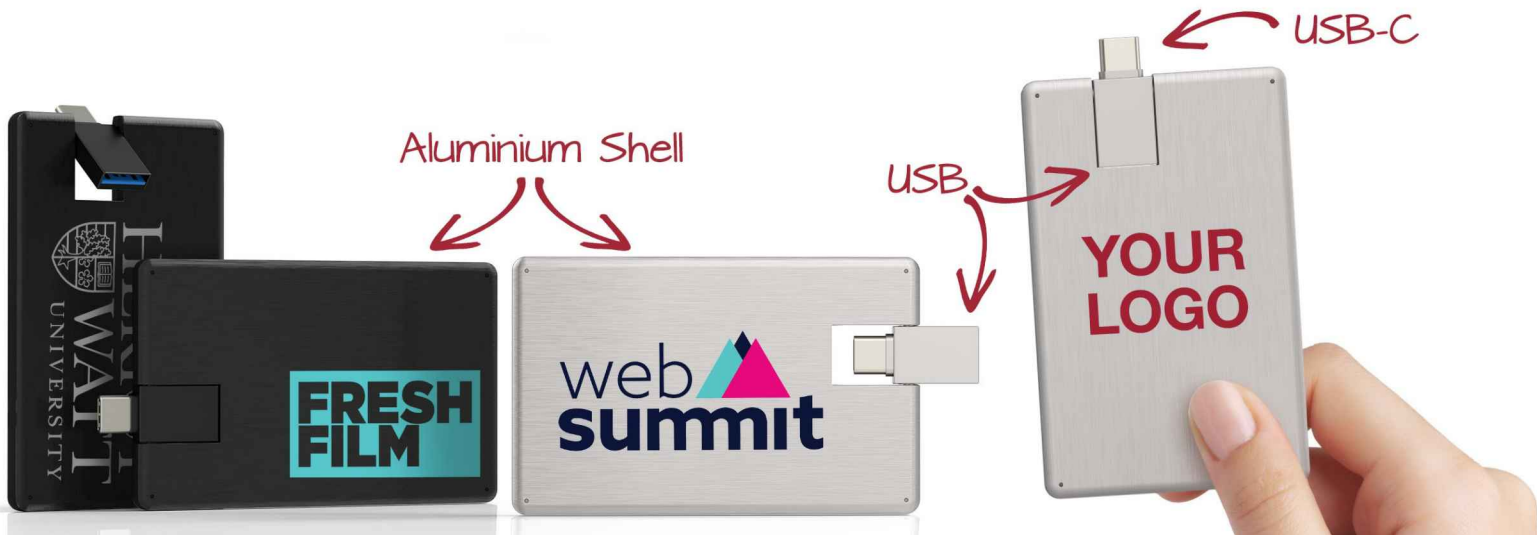

Ace

Our Ace USB Card is a fantastic custom flash drive that features dual USB connectors on one model - a Standard USB connector and a USB-C connector. You can seamlessly swivel the USB to use whichever connector you desire. Another popular feature is the large branding area on the front and back of the Ace USB Card. Perfect for displaying your logo, slogan, website address or any other information in true style.

| | |
|------------------------------|--|
| Colours | |
| Lead Time | 6 working days |
| Branding | <div style="display: flex; align-items: center; gap: 10px;"><div style="border: 1px solid black; padding: 5px; text-align: center;">SCREEN PRINTING 1 - 4 COLORS</div><div style="border: 1px solid black; padding: 5px; text-align: center;">LASER ENGRAVING </div><div style="text-align: center;">INDIVIDUAL NAMING </div></div> |
| Branding Area | <div style="display: flex; justify-content: space-around;"><div style="text-align: center;">Screen Printing Area Front: 78.5mm X 47mm Area Back: 78.5mm X 47mm </div><div style="text-align: center;">Laser Engraving Area Front: 78.5mm X 47mm Area Back: 78.5mm X 47mm </div></div> |
| Dimensions and Weight | Length: 85.7mm (3.37 inches) Width: 54.1mm (2.13 inches) Height: 4.8mm (0.19 inches) Weight: 26.5 grams (0.93 ounces) |