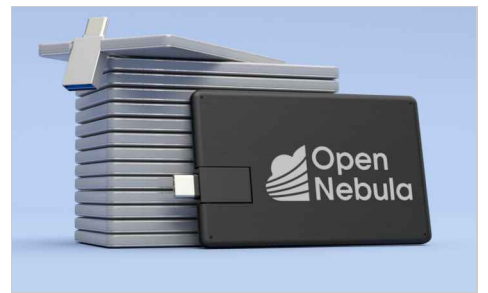

Ace

Our Ace USB Card is a fantastic custom flash drive that features dual USB connectors on one model - a Standard USB connector and a USB-C connector. You can seamlessly swivel the USB to use whichever connector you desire. Another popular feature is the large branding area on the front and back of the Ace USB Card. Perfect for displaying your logo, slogan, website address or any other information in true style.